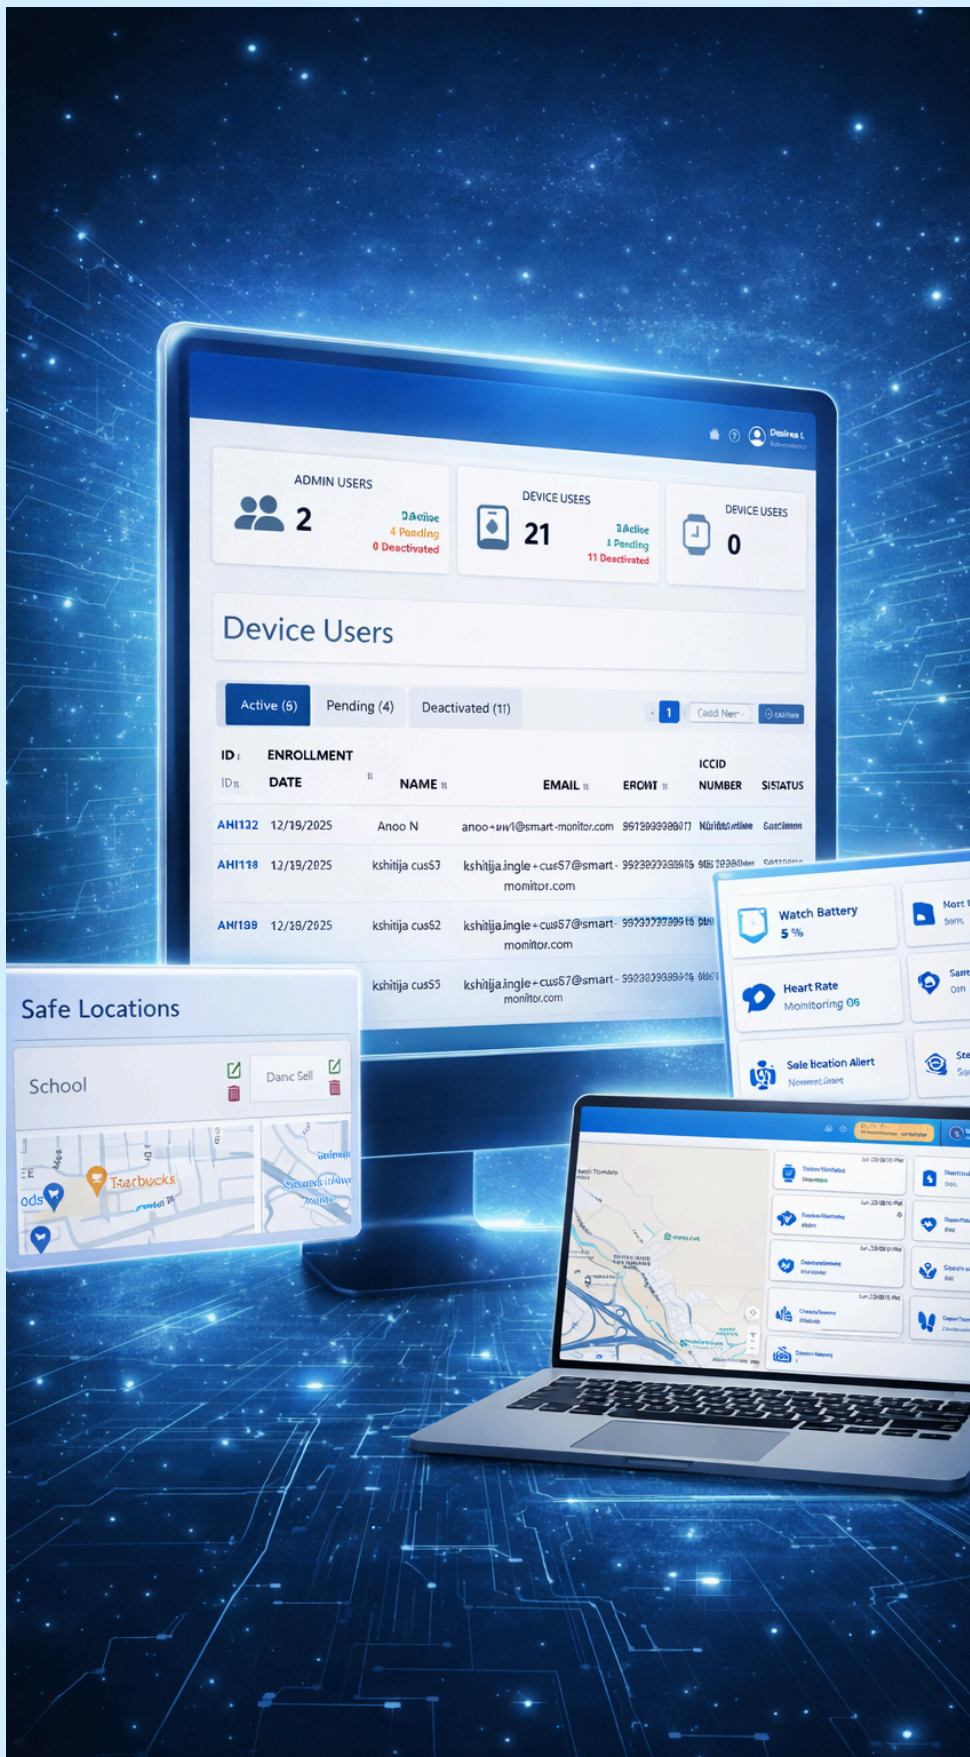

FEATURES OF THE DEVICE:

Unusual Movement & Heart Rate Monitoring

Receive notifications when the user's movement patterns or heart rate changes unexpectedly.

Location Tracking & Safe Zone Alerts

View real-time location and get notified when someone enters or leaves designated areas.

Fall Alerts

Automatically notify designated contacts when a fall or sudden incident occurs.

Help Button

Quickly send alerts to designated contacts when assistance is needed.

Flexible Notifications & Integrations

Reminders & Emotional Check-Ins

Stay on track with daily routines and stay connected to how they're feeling.

Our Contact:

E: info@smart-monitor.com

W: <https://smart-monitor.com/inspyre/>

FEATURES OF THE PORTAL:

Centralized Monitoring Portal

Manage all clients from one secure, easy-to-use platform, reducing time, tools, and operational overhead.

All-in-One Client View

Access organized client profiles in seconds, improving staff efficiency and response times.